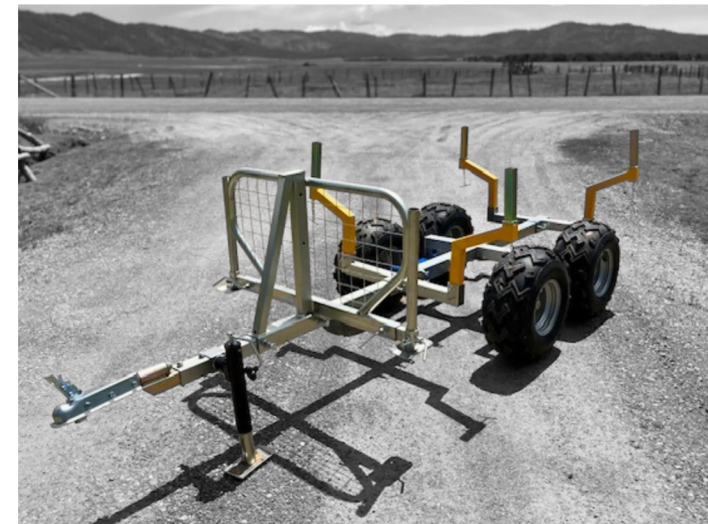

RR602 ATV LOG TRAILER