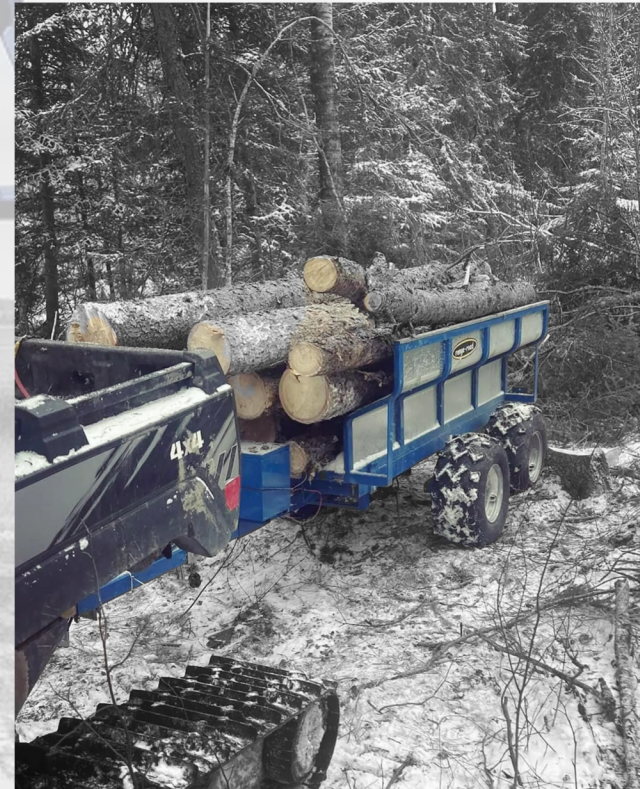

RR607 ATV TRAILER

Features

- Galvanized Steel Tub
- Removable Front/Rear Gates
- Powder-coated Battery Box (battery not included)
- 12V Hydraulic Pump & Cylinder
- Greaseable 2" Pivoting Ball Hitch
- Tongue Jack
- Tandem Walking Beam Axles

Specifications

- Tub Volume 1.1 cubic yards
- Tub Dimensions: 77" long x 39.5" wide x 19.5" high
- 22 x 12-8 Offroad ATV Tires
- Maximum Haul Capacity 1584lbs.
- Dump Capacity 1090 lbs.

Overall Dimensions

- 144" long x 49" wide x 41.75" high
- 9" Ground Clearance

Shipping Crate Size: 79" x 47" x 21"

Shipping Crate Weight: 700lbs

$2,335

Price for Crated Unassembled Unit *Taxes, Freight, or Assembly Extra